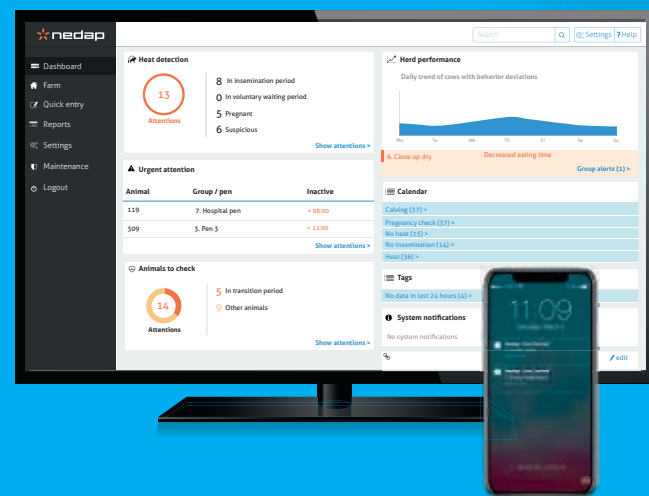

System overview

Advanced Simplicity

Use proven and advanced technology that is easy to use, install, integrate and scale.

SmartTag

Actionable herd insights

The right information at the right time for the right person.

SmartTags

Neck

- ✓ Identification (ISO)*
- ✓ Heat Detection
- ✓ Health Monitoring:
Eating, Rumination and Inactive behavior
- ✓ Herd Performance Trends
- ✓ Cow Locating

Choose the SmartTag Neck or Leg with the features that fit best to your preference and farm situation.

Control your herd

Let technology serve you instead of the other way around.

Improve your dairy

Make data-driven decisions to improve your bottom line.

24/7 cow management
All-in-one

Nedap CowControl combines an unmatched range of monitoring features and management tools in a highly advanced, yet easy to use system.

*Improve reproduction results.
 Increase labor efficiency.*

Nedap CowControl automatically tracks signs of heat - such as increased activity, sniffing, chin resting and mounting behavior. The system shows a clear list of all cows in heat with their optimal insemination moment for effective insemination with the highest chance of conception. It also provides additional reproduction insights, helping you to find cows with irregular heats, non-cycling cows and non-pregnant cows.