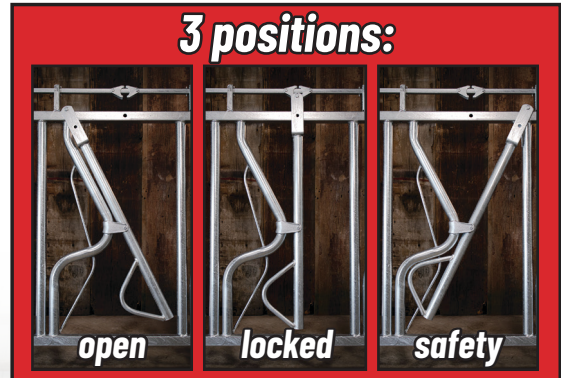

# Headlocks

- **3 Sizes Available:**

- 8' Cow Panel - 4 Openings - 124#
- 10' Cow Panel - 5 Openings - 155#
- 12' Cow Panel - 6 Openings - 185#

- **Hot Dipped Galvanized**
- **Down Cow Release**
- **Unique Locking Handle**

- **Larger Entrance and Down and Out Clearance**

# V-Trainers

- **3 Sizes Available:**

- 8' Panel - 6 Openings
- 10' Panel - 8 Openings
- 12' Panel - 10 Openings