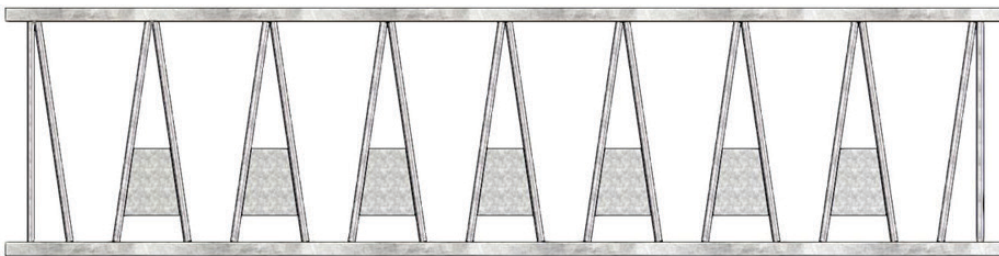

# Headlocks

- **3 Sizes Available:**

- 8' Cow Panel - 4 Openings - 124#
- 10' Cow Panel - 5 Openings - 155#
- 12' Cow Panel - 6 Openings - 185#

- **Hot Dipped Galvanized**
- **Down Cow Release**
- **Unique Locking Handle**

- **Larger Entrance and Down and Out Clearance**

# V-Trainers

- **3 Sizes Available:**

- 8' Panel - 6 Openings
- 10' Panel - 8 Openings
- 12' Panel - 10 Openings