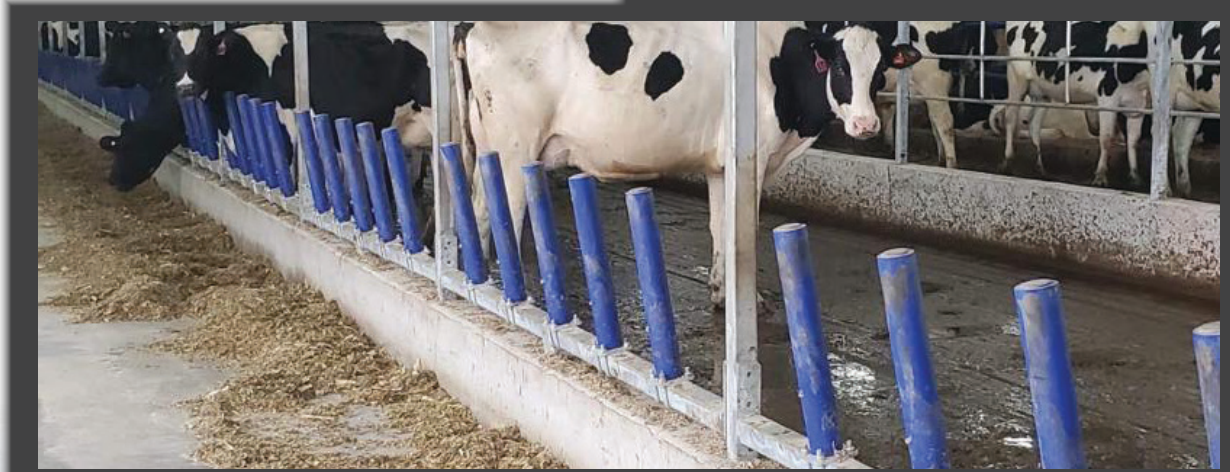

Agromatic FreeFEED

Natural Feeding System

- Cows lift heads for more natural chewing
- Increases feed intake
- Accommodates different size cows
- No rub marks or neck lesions
- Extends cow's reach - mounted at 10° angle
- Vertical posts control boss cows

*Standard FreeFEED color is gray.
Various colors available for
container orders.