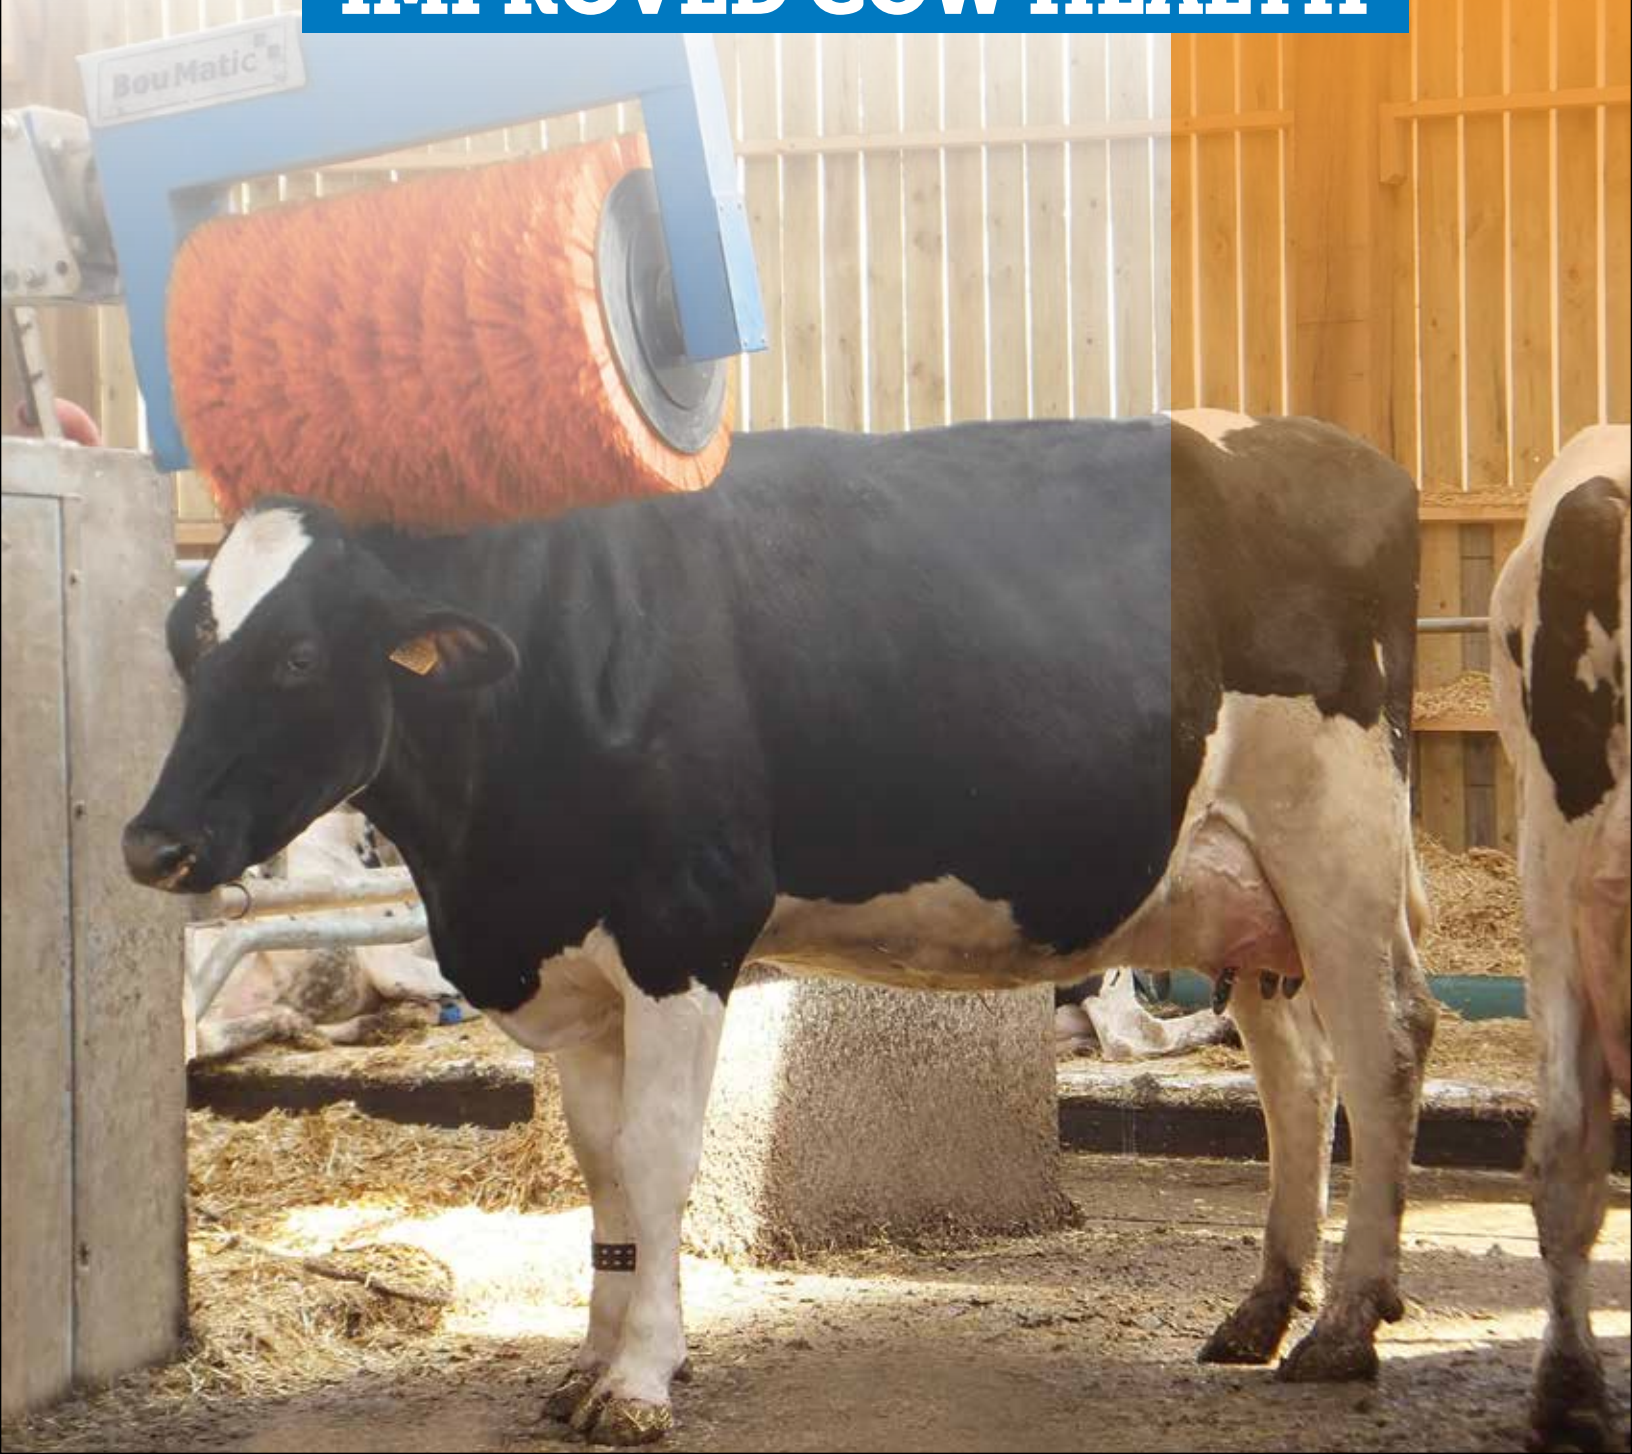

www.boumatic.com

Cow Brush

ROBUST & DURABLE

IMPROVED COW HEALTH

Cow Brush

ROBUST & DURABLE

IMPROVE COW HEALTH

The BouMatic Cow Brush will improve your cow's health and well-being and consequently her productivity. The BouMatic Cow Brush is designed and engineered in such a way, that parasites and other vermin are brushed away from the places the cow isn't able to reach herself.

Provide your cows with a treat that improves their health.

- **High quality nylon brush** – Provides a comfortable scratch to the cow with the right length and firmness of bristles to stimulate blood circulation
- **Energy saving** – Automatic on/off control starts the brush rotating on demand and stops it shortly after use
- **Steady and even brushing** – After every 200 starts, the brush reverses the direction of rotation to ensure an even wear and a longer life for the bristles
- **Improves cow health** – Prevents cows from hurting themselves by scratching on any available surface, provides a safe way for cows to scratch and get rid of parasites
- **Improves milk production** – Promoting blood circulation can result in an increase in milk production and has been shown to reduce cases of clinical mastitis
- **Durable & robust** – Single brushes with stainless steel core housed in a closed and solidly protected cabinet, heavy duty bearings located at both sides of the rotation shaft
- **Safe** – Built-in inductive sensor that turns the gear motor off when the brushes are blocked for more than 0.6 seconds