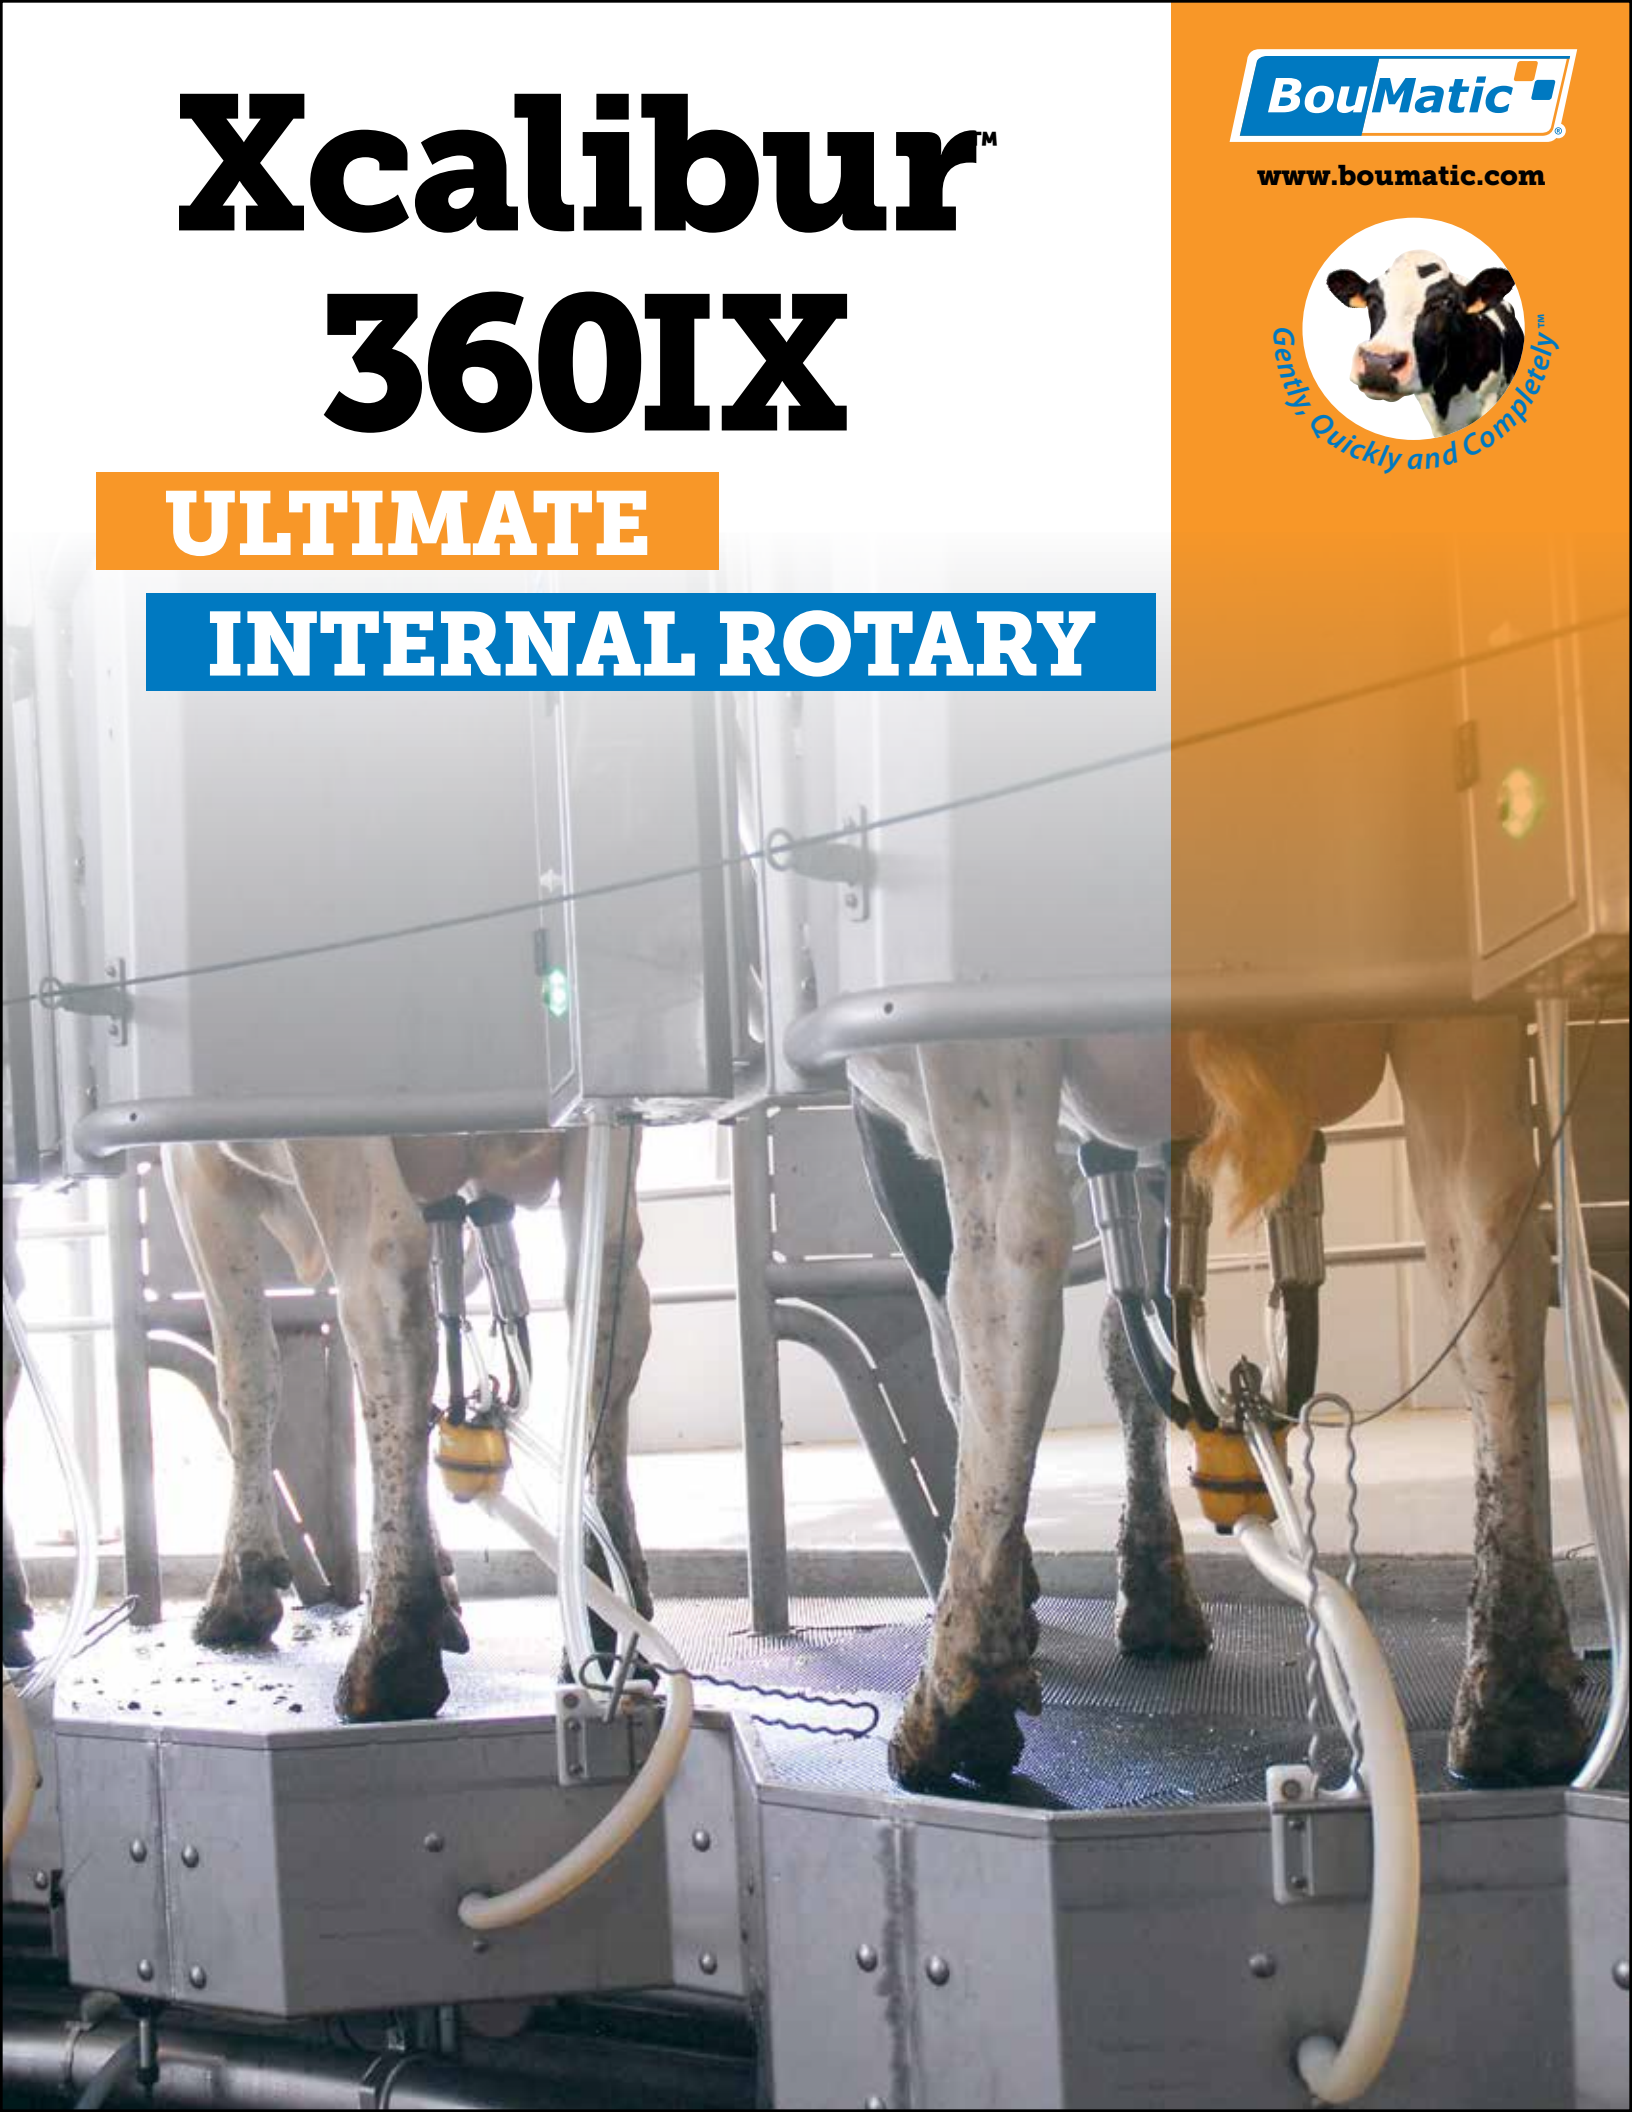

# Xcalibur™ 360IX

**ULTIMATE**

**INTERNAL ROTARY**

[www.boumatic.com](http://www.boumatic.com)

# Xcalibur™ 360IX

ULTIMATE

INTERNAL ROTARY

*This platform provides the most relaxed milking and quickest entrance and exit traffic. Ideal operator comfort available with the unique zigzag deck design. Xcalibur 360IX maximizes parlor performance.*

## Rugged and powerful, the Xcalibur 360IX brings a new standard for internal rotary milking.

- **Comfort** – Comfort is delivered for the cows and operators throughout the design
- **Ultimate udder access** – Through the zigzag curbing design, operators will have the best access to the udder
- **Labor Savings** – The management and ease of access of an internal rotary provides a labor savings as compared to a much larger parallel barn
- **Forget “downtime”** – The Xcalibur’s rugged electric drive will keep the platform turning reliably, milking after milking
- **Heavy duty** – BouMatic’s internal rotary is designed to around-the-clock milking built to last the test of time
- **Integrated console** – Key milking components are within easy reach of the operators and protected