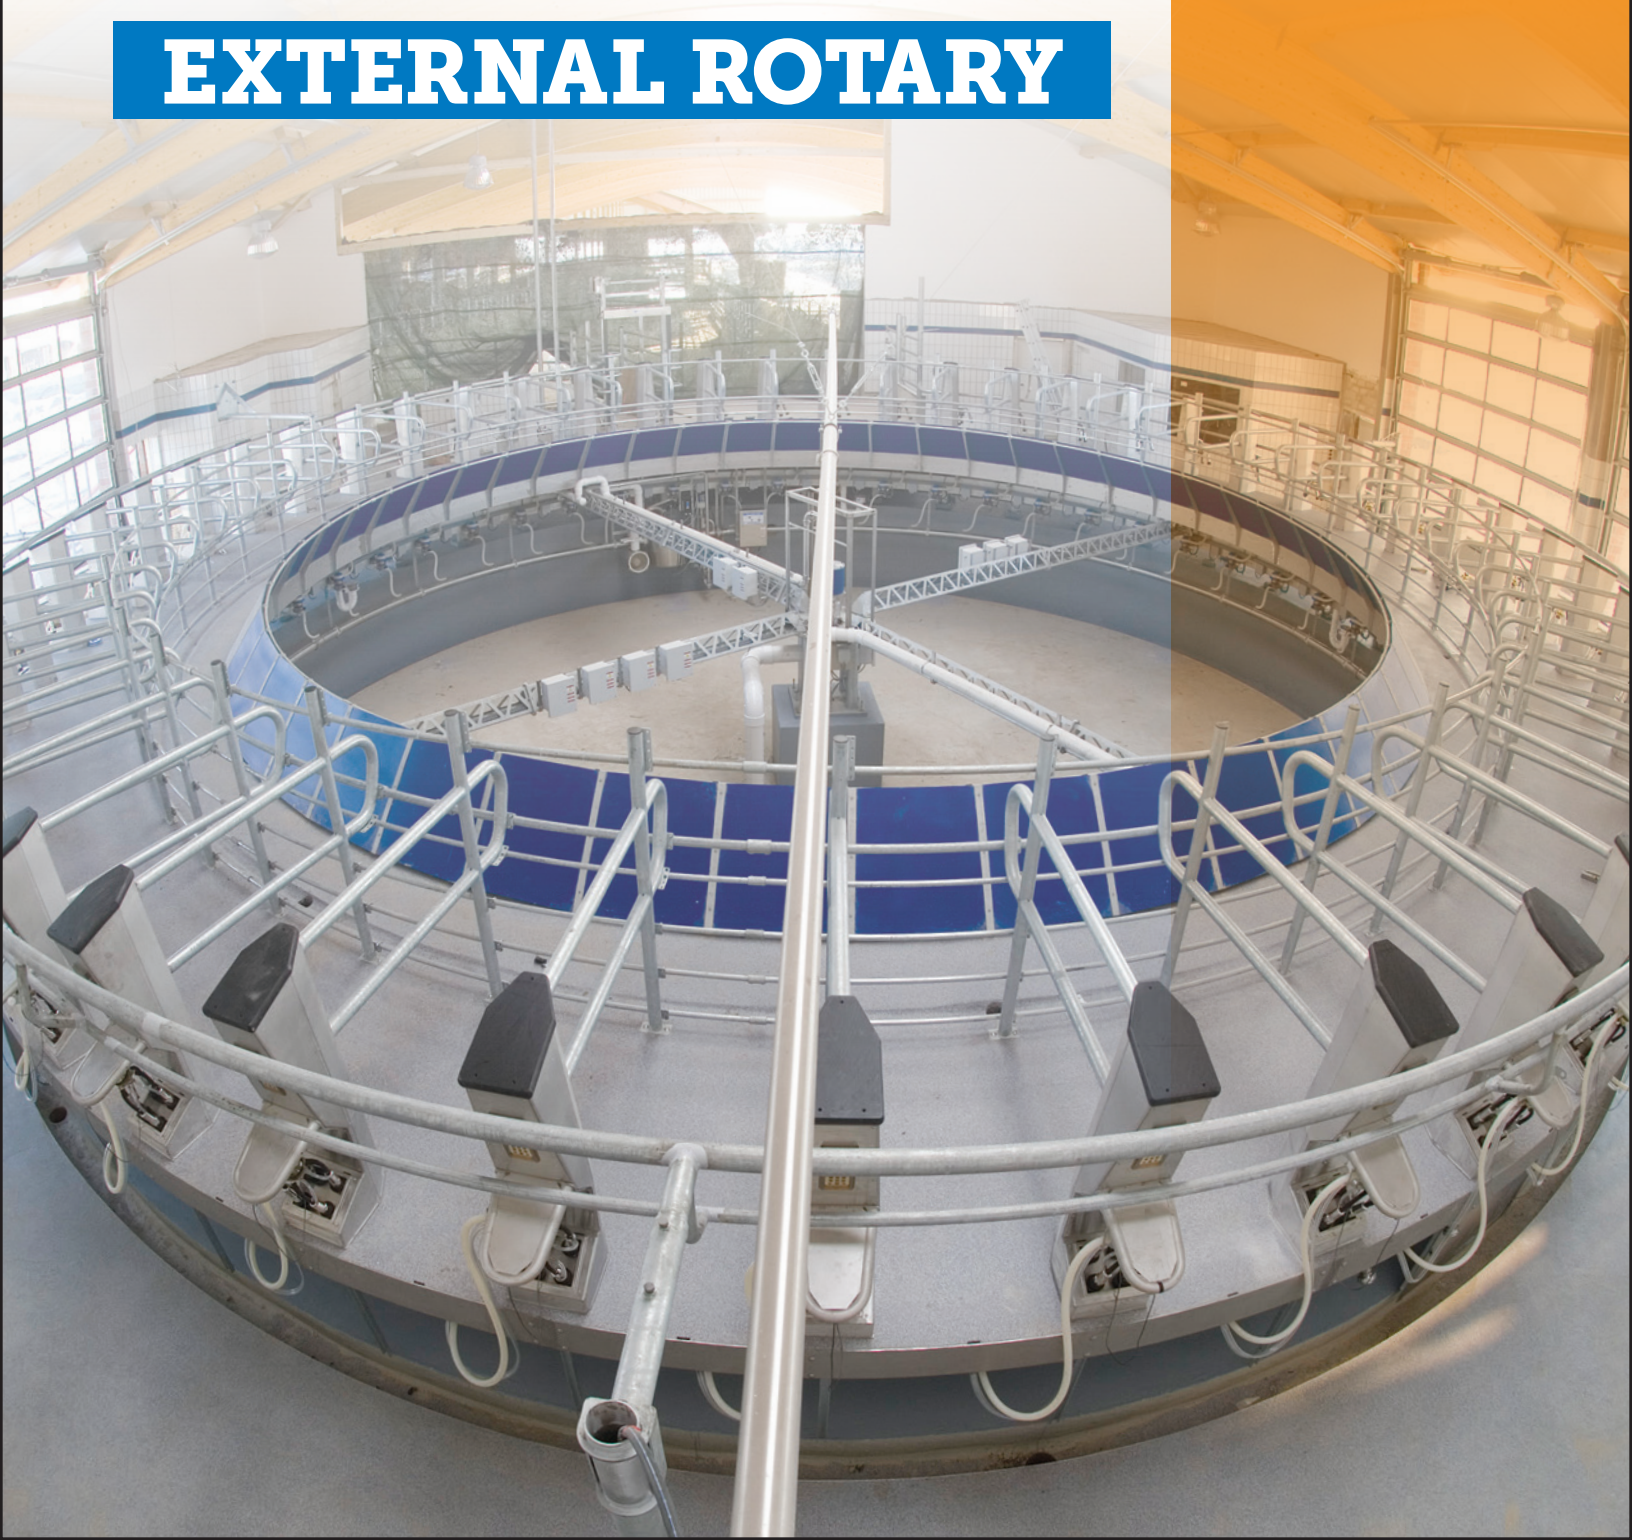

# Xcalibur™ 360EX

ULTIMATE

EXTERNAL ROTARY

*Designed for continuous, around-the-clock milking, the Xcalibur 360EX is rugged and precision engineered to deliver unrivaled throughput and maximum efficiency for your dairy operation.*

**Rugged and powerful, the Xcalibur 360EX is in a class of it's own. It will milk your large herd and be ready for more.**

- **It's about the cow** – Low profile cabinets, concrete deck, and a well designed entrance/exit make each cow comfortable
- **Forget "downtime"** – The Xcalibur's rugged electric drive will keep the platform turning reliably, milking after milking
- **Integrated console** – Key milking components are within easy reach of the operators and protected