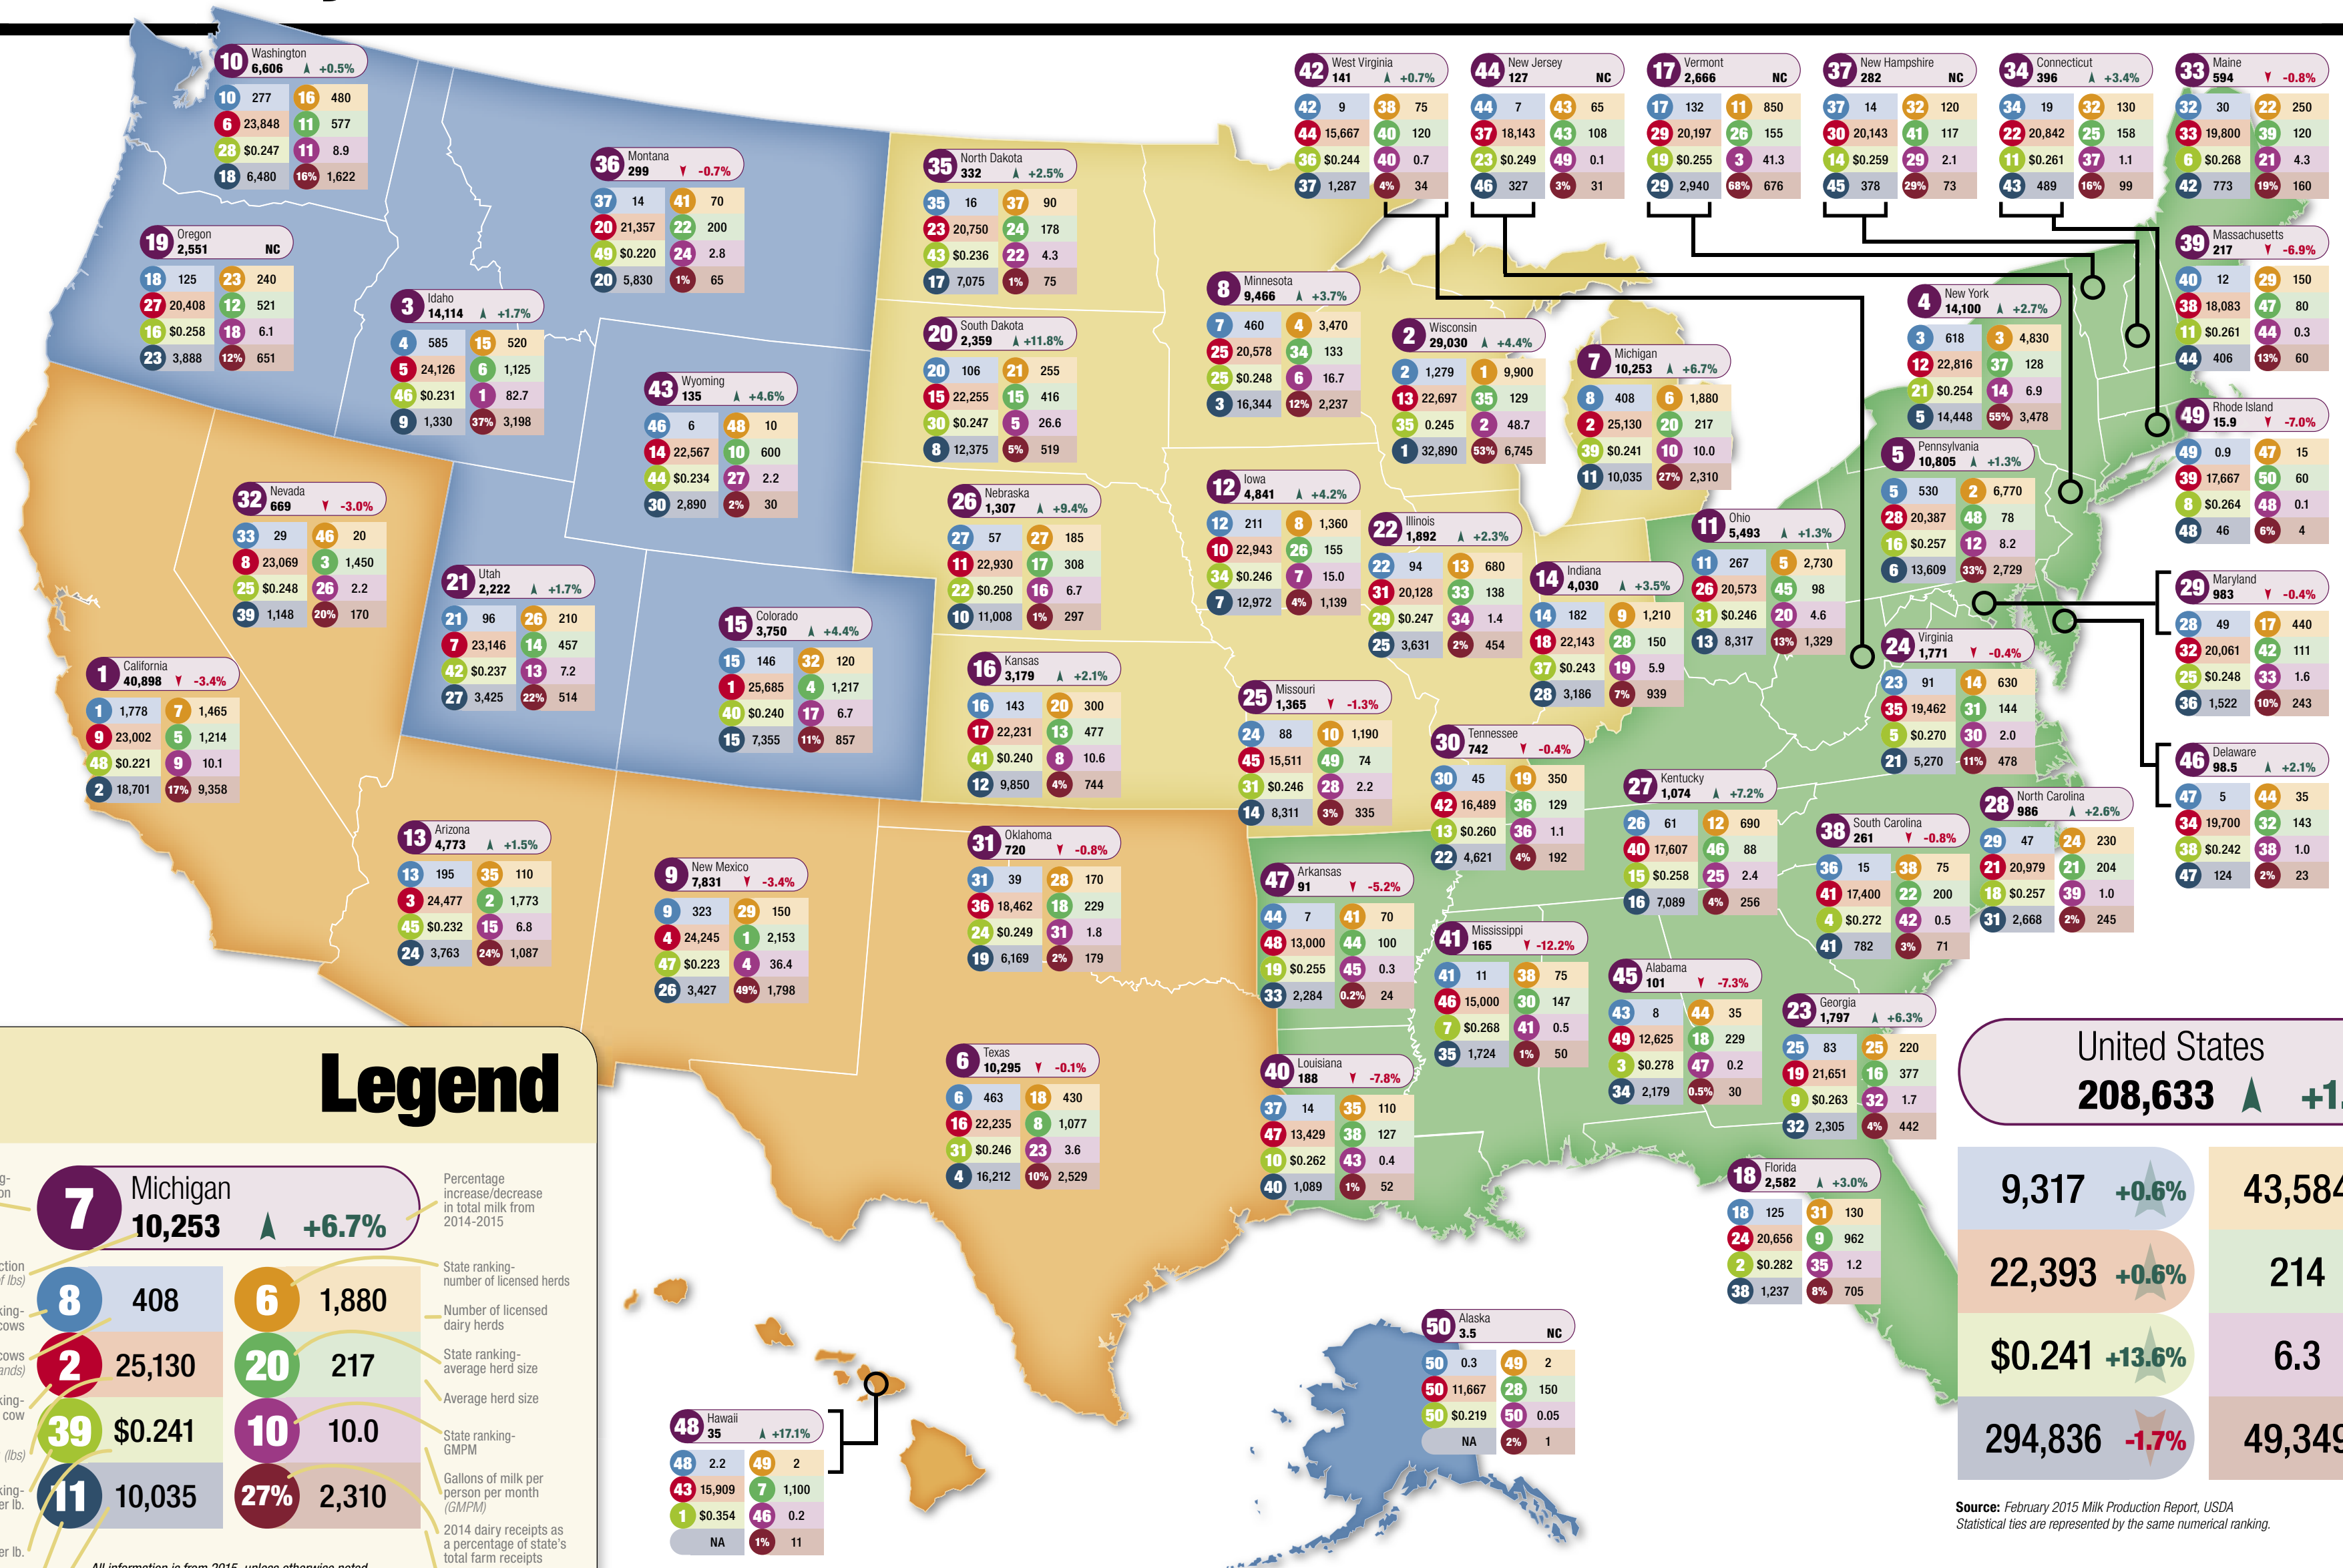

2015 U.S. dairy statistics

Legend